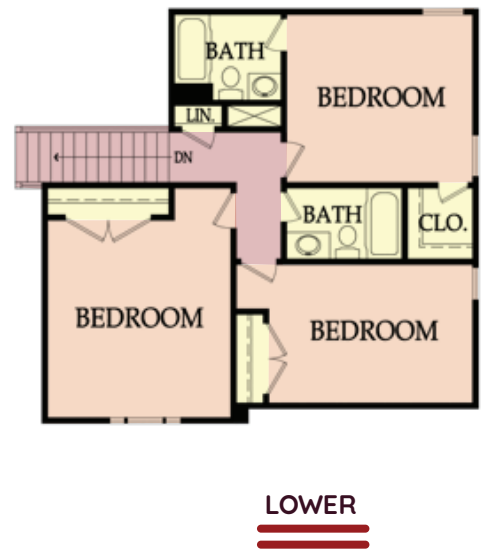

THE MADELINE

NZC
Nick Zvacek Construction

REVERSE

-  3 beds
-  3.5 baths
-  1,959 sq.ft.
-  3 car garage

MAIN
1,959
SQ/FT

LOWER
1,354
SQ/FT

* Square footage deemed reliable, but not guaranteed